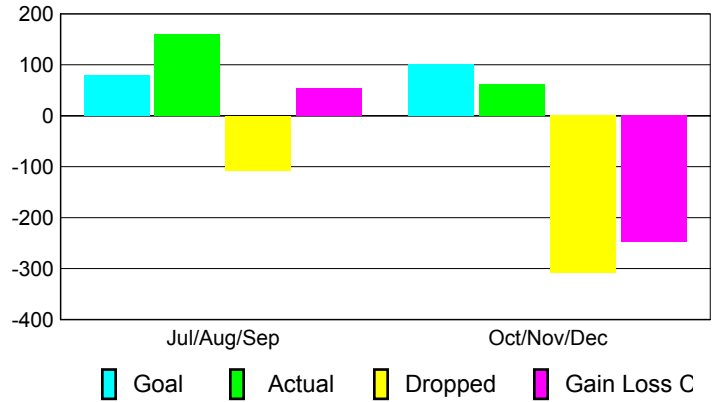

Membership Results 2010-2011

Goal, New, Dropped, Gain/Loss