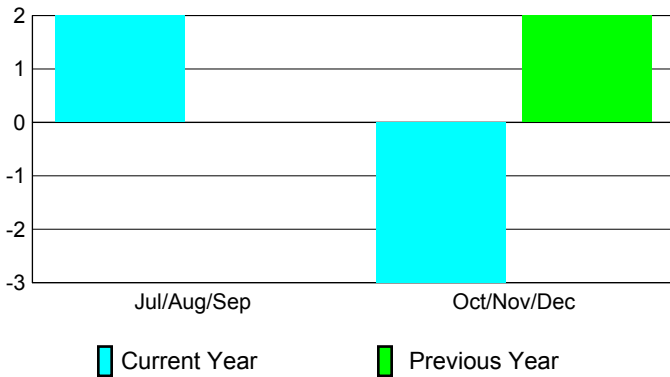

2010-2011 GMT Reports for District (or Undistricted) **District 323 G2**

GMT: KAMLESH JAIN

Location: INDIA

GMT CA: 6

CLUBS

Club Results
2010-2011

Clubs
2009-2010

Month	New Club	Actual New	Actual Dropped	Gain/Loss of	Gain/Loss of
	Goal	Clubs	Clubs	Clubs	Clubs
Jul/Aug/Sep	2	5	-3	2	0
Oct/Nov/Dec	3	2	-5	-3	2
Totals	5	7	-8	-1	2

Club Results 2010-2011

Goal, New, Dropped, Gain/Loss

Comparison of Club Gain/Loss

Current Year Compared to the Previous Year

YTD Status Quo Clubs 2010-2011

Status Quo Clubs Compared to Status Quo Members

MEMBERSHIP