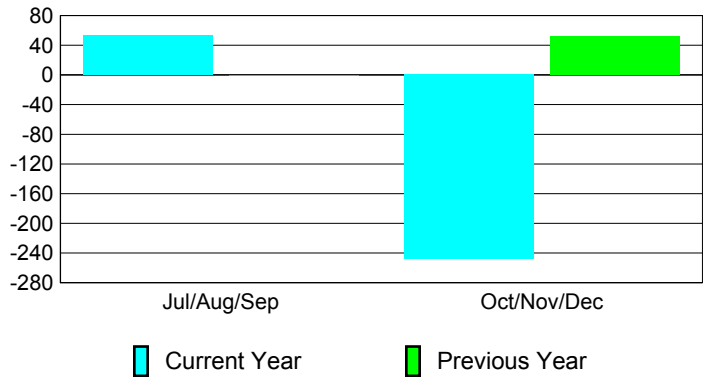

Comparison of Membership Gain/Loss

Current Year Compared to the Previous Year