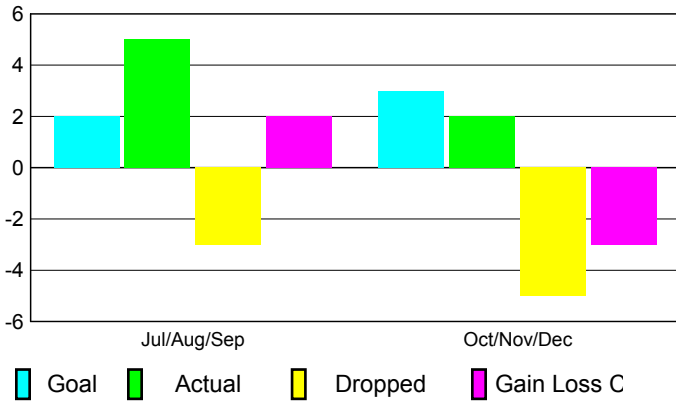

2010-2011 GMT Reports for District (or Undistricted) **District 323 G2**

GMT: KAMLESH JAIN

Location: INDIA

GMT CA: 6

CLUBS

Club Results
2010-2011

Clubs
2009-2010

Month	New Club	Actual New	Actual Dropped	Gain/Loss of	Gain/Loss of
	Goal	Clubs	Clubs	Clubs	Clubs
Jul/Aug/Sep	2	5	-3	2	0
Oct/Nov/Dec	3	2	-5	-3	2
Totals	5	7	-8	-1	2

Club Results 2010-2011

Goal, New, Dropped, Gain/Loss

Comparison of Club Gain/Loss

Current Year Compared to the Previous Year

YTD Status Quo Clubs 2010-2011

Status Quo Clubs Compared to Status Quo Members

MEMBERSHIP